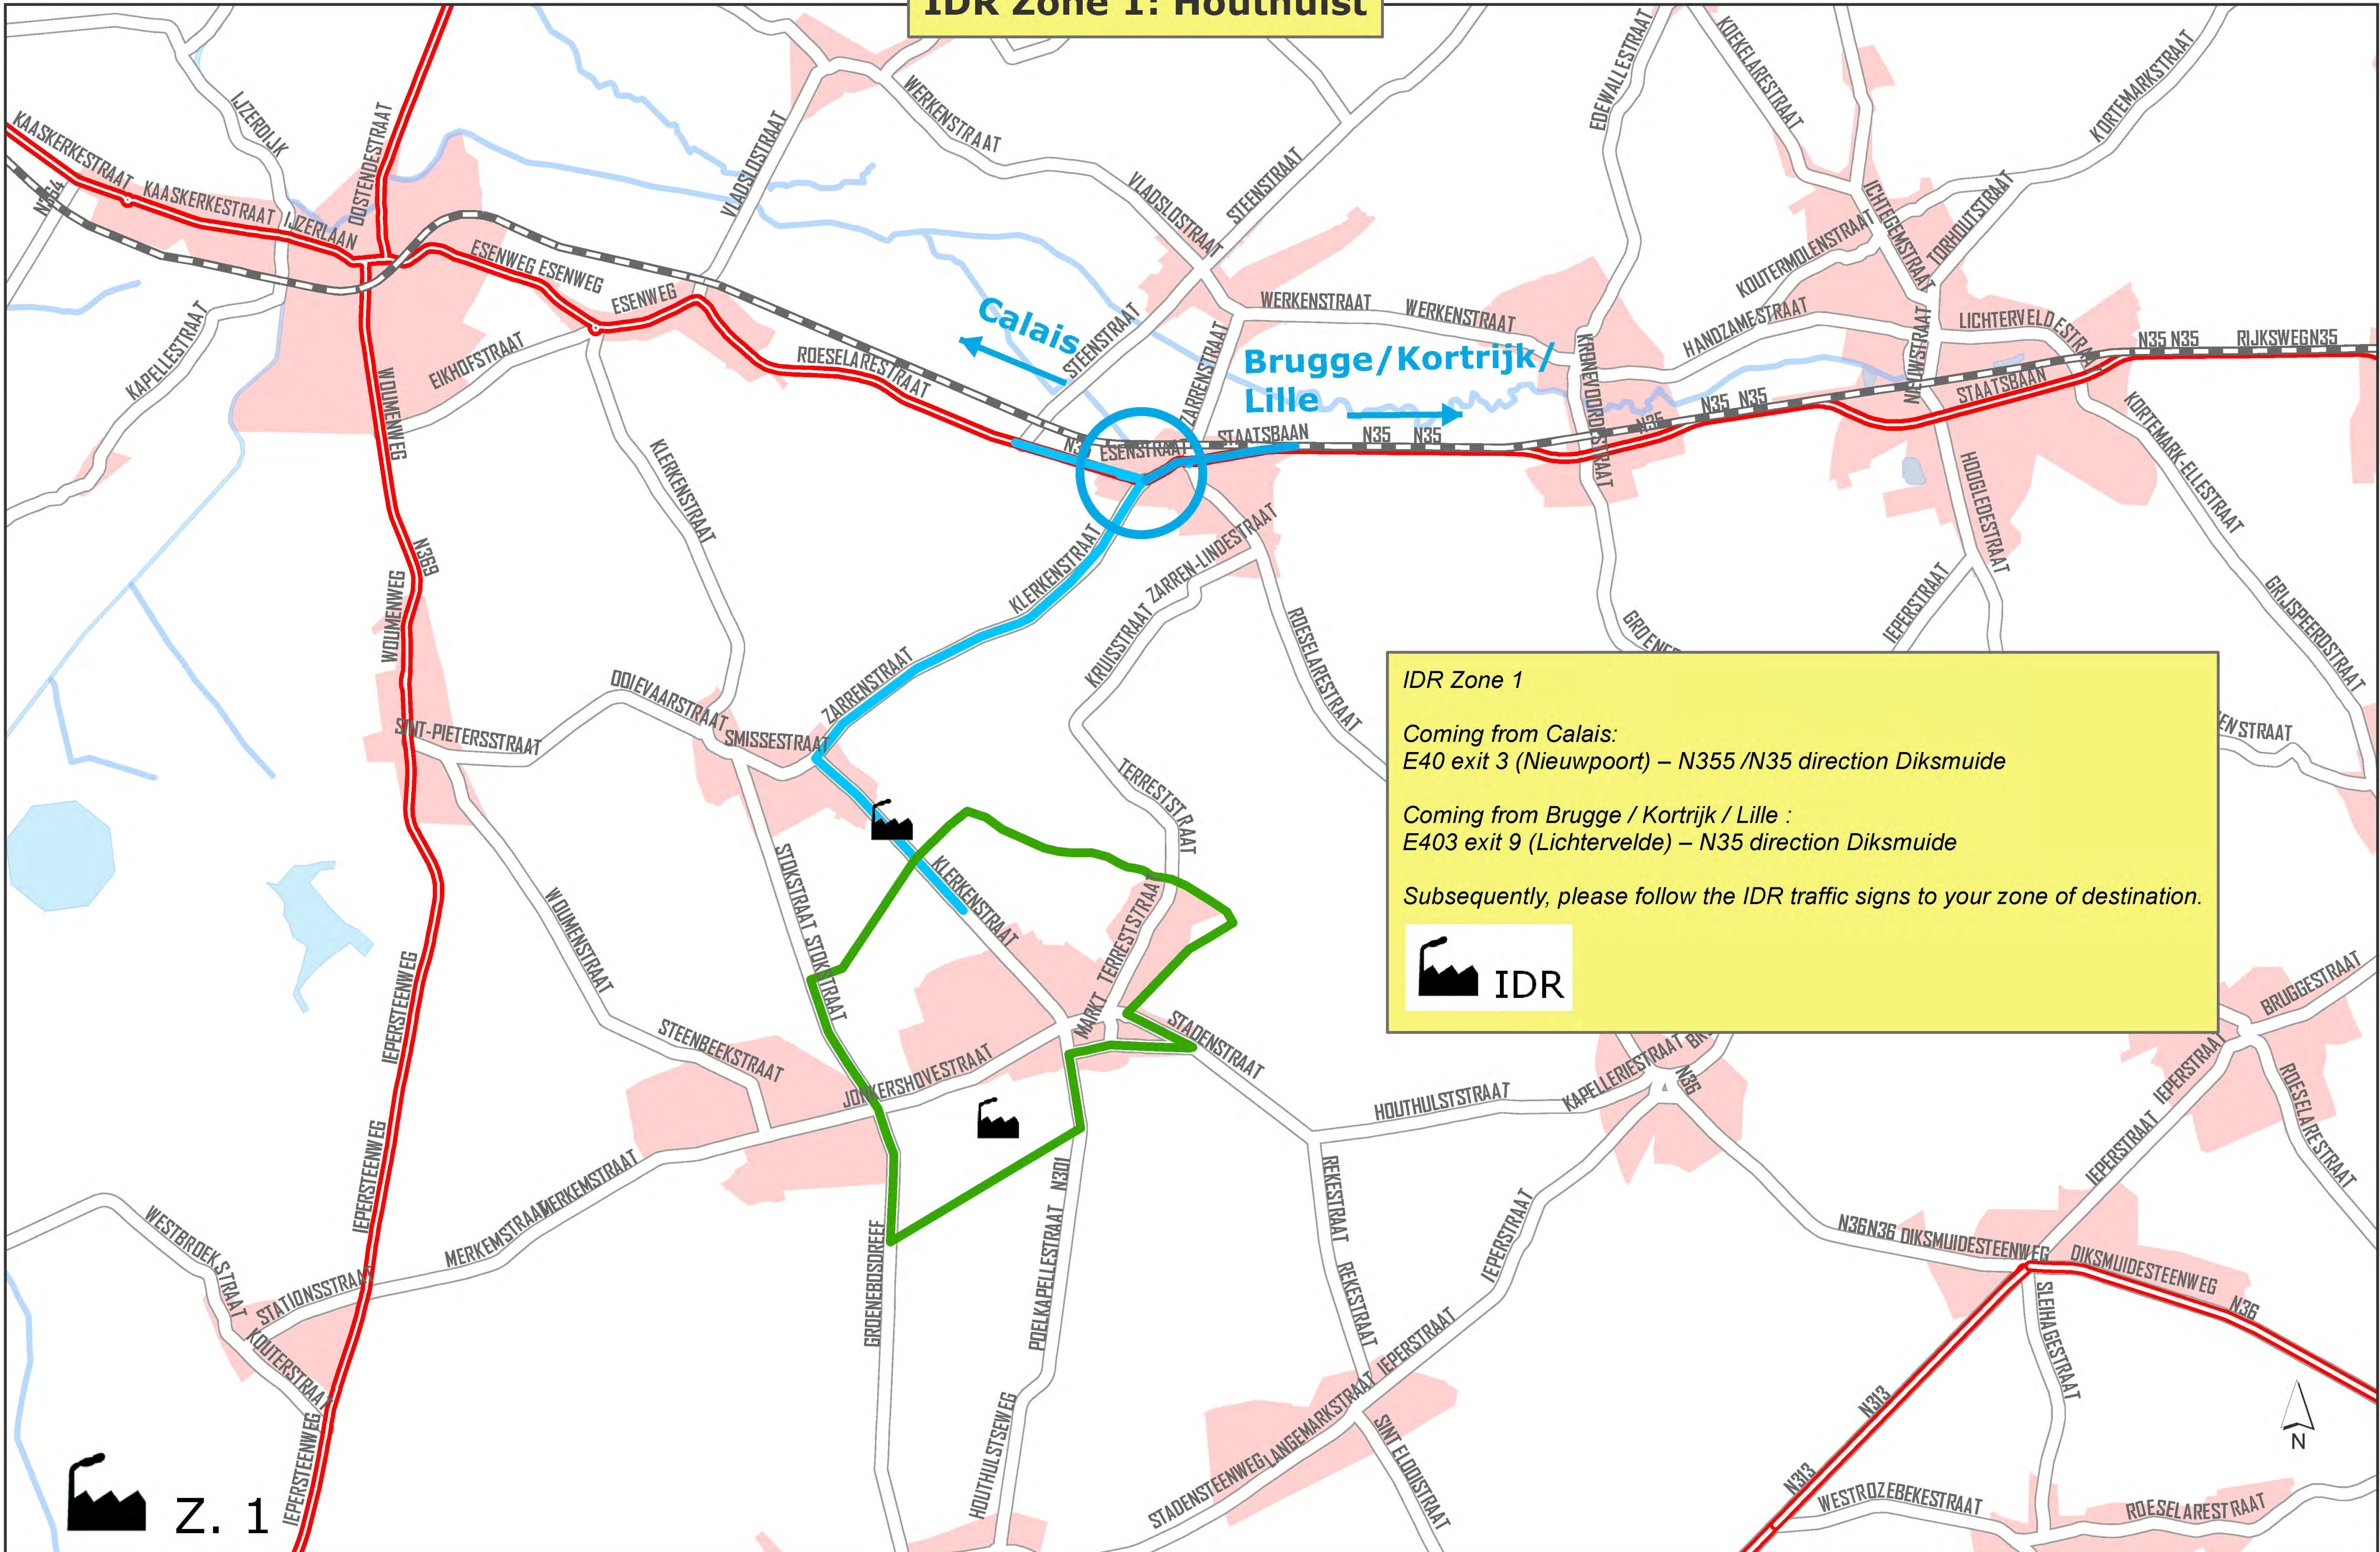

IDR Zone 1: Houthulst

IDR Zone 1

Coming from Calais:
E40 exit 3 (Nieuwpoort) – N355 /N35 direction Diksmuide

Coming from Brugge / Kortrijk / Lille :
E403 exit 9 (Lichtervelde) – N35 direction Diksmuide

Subsequently, please follow the IDR traffic signs to your zone of destination.

- zone
- driving route Z. 1
- IDR junction Z. 1